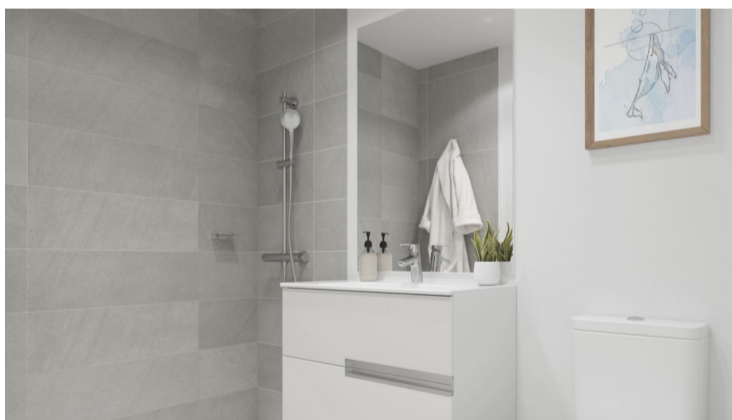

PROPERTY ID: CSW-ONT006

Radhus till salu i Manilva

€341,000

In an incomparable enclave with magnificent views, Blue Marine is located, a project of 40 semi-detached homes with 3 and 4 bedrooms with large terraces to enjoy incomparable views of the Mediterranean.