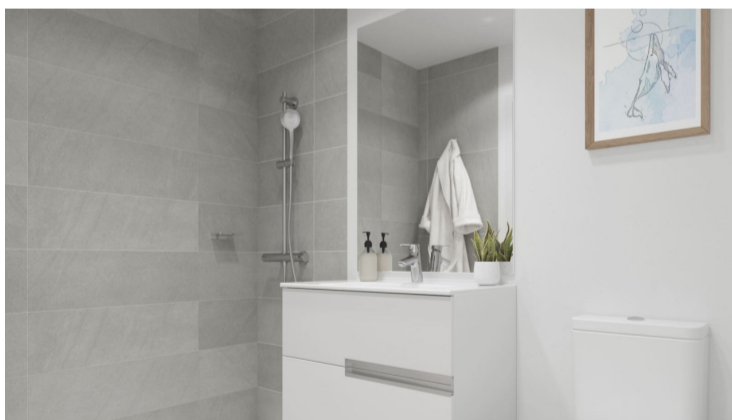

## Radhus till salu i Manilva

€341,000

In an incomparable enclave with magnificent views, Blue Marine is located, a project of 40 semi-detached homes with 3 and 4 bedrooms with large terraces to enjoy incomparable views of the Mediterranean.