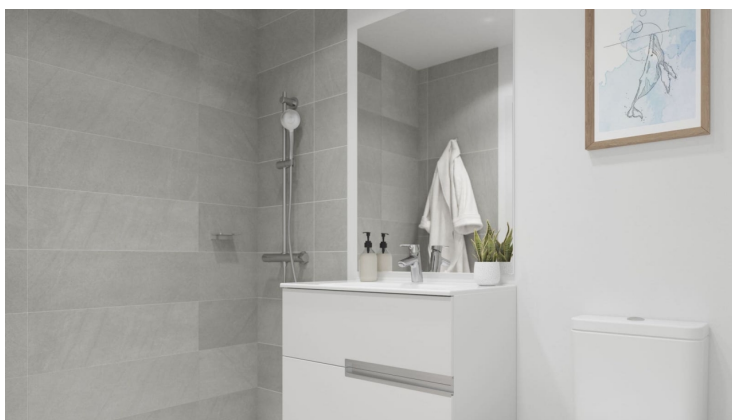

PROPERTY ID: CSW-ONT006

Radhus till salu i Manilva

€341,000

In an incomparable enclave with magnificent views, Blue Marine is located, a project of 40 semi-detached homes with 3 and 4 bedrooms with large terraces to enjoy incomparable views of the Mediterranean.