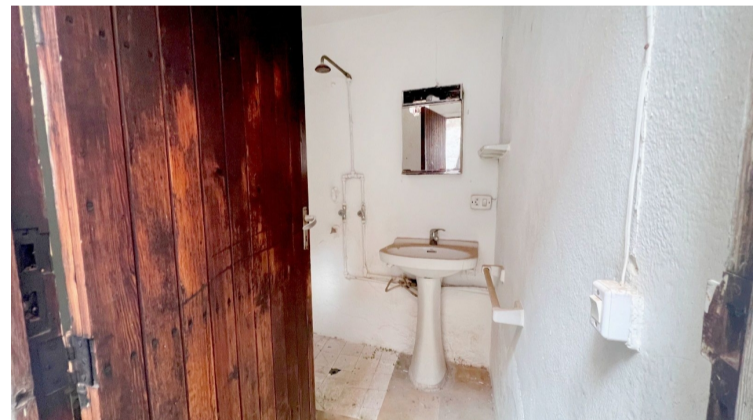

PROPERTY ID: CAP-2563

Parhus till salu i Pollença

€400,000

On a corner plot of 113 m2 are these two houses in Pollensa, both together amounting to 256 m2 with 5 bedrooms, 2 bathrooms, patio of 10 m2 on the ground floor, porch, storeroom and garage. Due to the poor condition of the century old property, it is recommended to demolish and build a new property, which due to the corner location will have plenty...