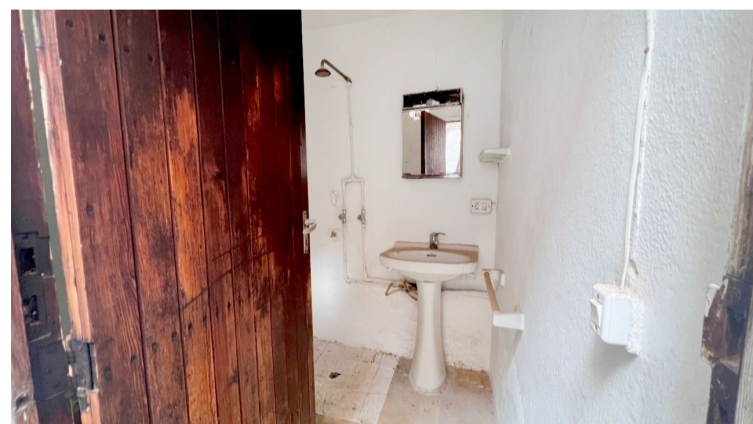

PROPERTY ID: CAP-2563

Parhus till salu i Pollença

€400,000

On a corner plot of 113 m² are these two houses in Pollensa, both together amounting to 256 m² with 5 bedrooms, 2 bathrooms, patio of 10 m² on the ground floor, porch, storeroom and garage. Due to the poor condition of the century old property, it is recommended to demolish and build a new property, which due to the corner location will have plenty...